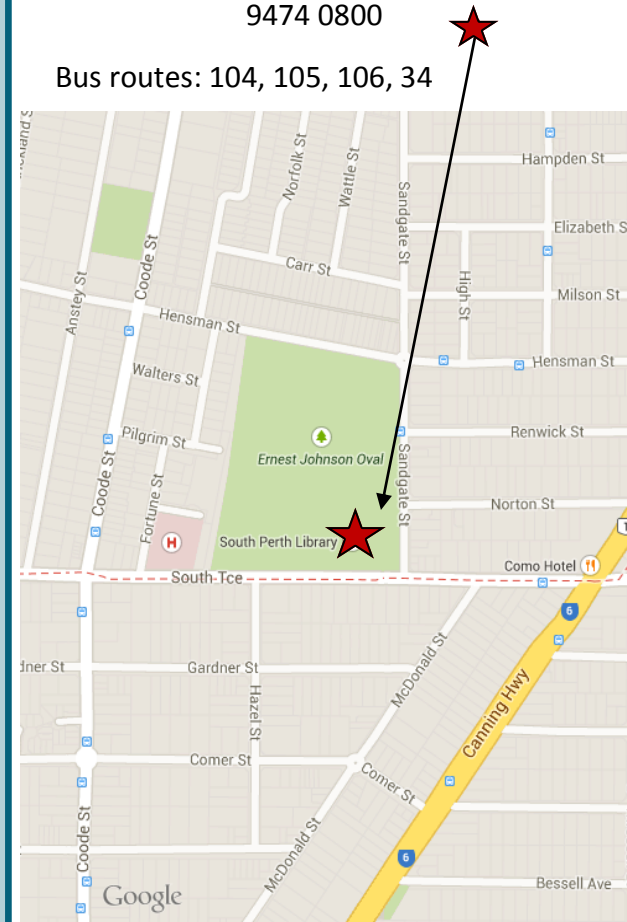

WACE STUDY SPACE

SOUTH PERTH LIBRARY

cnr Sandgate Street & South Terrace

9474 0800

Bus routes: 104, 105, 106, 34

WACE STUDY SPACE

Oct 18 to Nov 19

South Perth Library has a dedicated student study space: